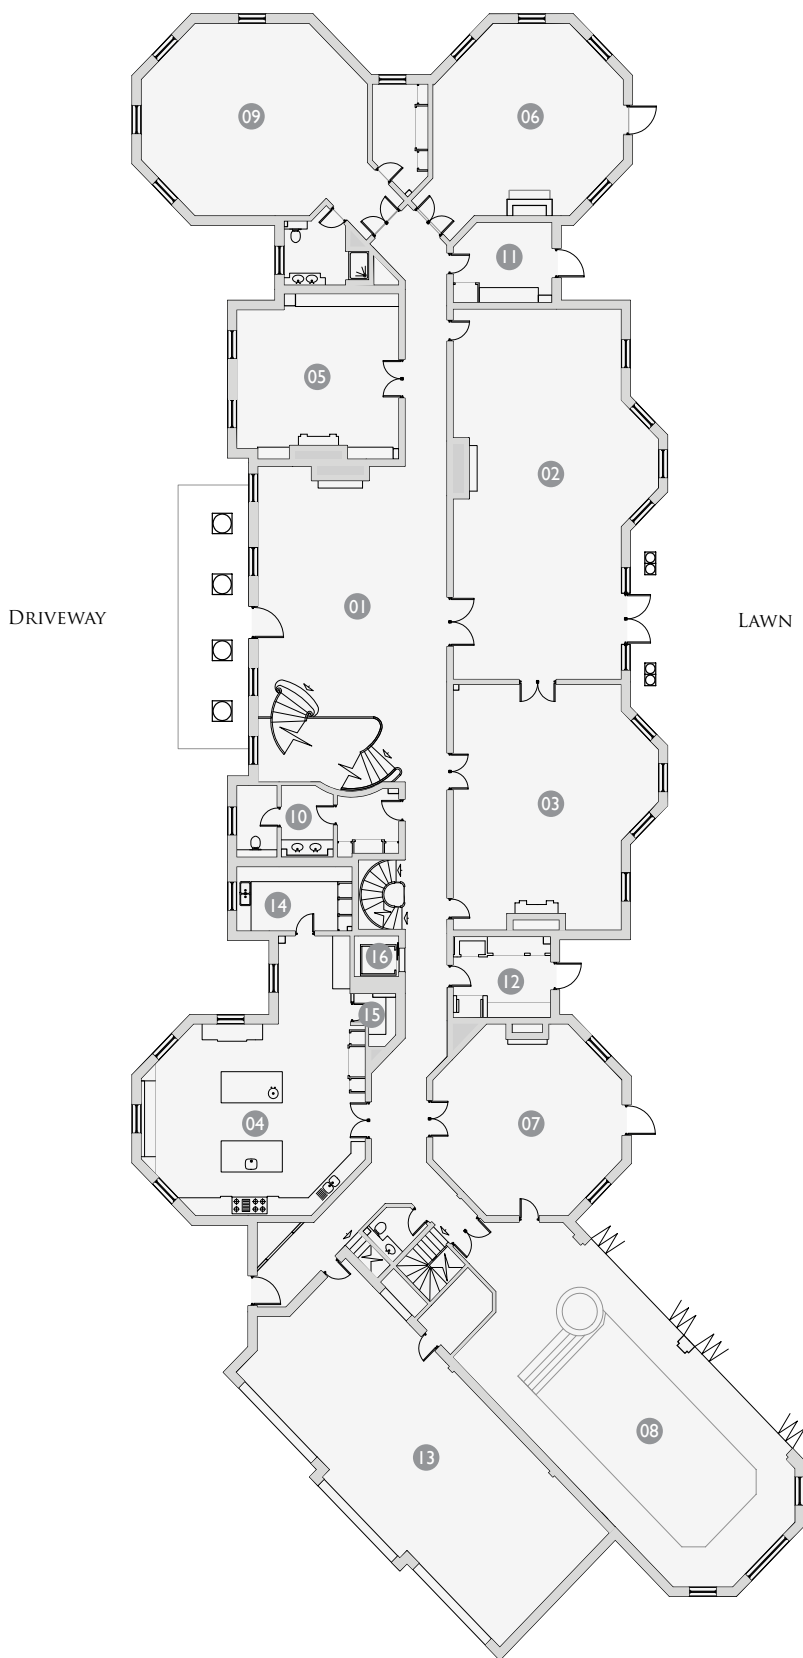

Showcasing the very best of British creativity and design, the interiors of this magnificent house have been characterised by Candy & Candy's trademark attention to detail, resulting in a perfectly timeless style. At circa 29,000 sq ft / 2,700 sq m, this property offers an expansive home of superb proportions. Windsor Park Hall provides a unique opportunity to live in a magnificent English country setting surrounded by the most luxurious of interiors and landscape.

WINDSOR PARK HALL

ENGLEFIELD GREEN, SURREY

GROUND FLOOR

- 01. Entrance hallway
- 02. Formal reception
- 03. Dining room
- 04. Kitchen
- 05. Study
- 06. Games room
- 07. Family room
- 08. Swimming pool
- 09. Guest bedroom suite one
- 10. Powder room
- 11. Garden room
- 12. Outdoor room
- 13. Garage
- 14. Laundry
- 15. Pantry
- 16. Lift
- 17. Tennis court
- 18. Helipad