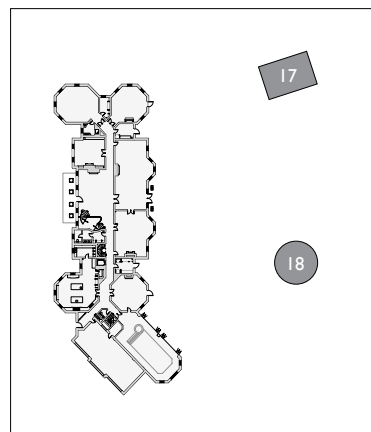

WINDSOR PARK HALL

ENGLEFIELD GREEN, SURREY

GROUND FLOOR

- 01. Entrance hallway
- 02. Formal reception
- 03. Dining room
- 04. Kitchen
- 05. Study
- 06. Games room
- 07. Family room
- 08. Swimming pool
- 09. Guest bedroom suite one
- 10. Powder room
- 11. Garden room
- 12. Outdoor room
- 13. Garage
- 14. Laundry
- 15. Pantry
- 16. Lift
- 17. Tennis court
- 18. Helipad