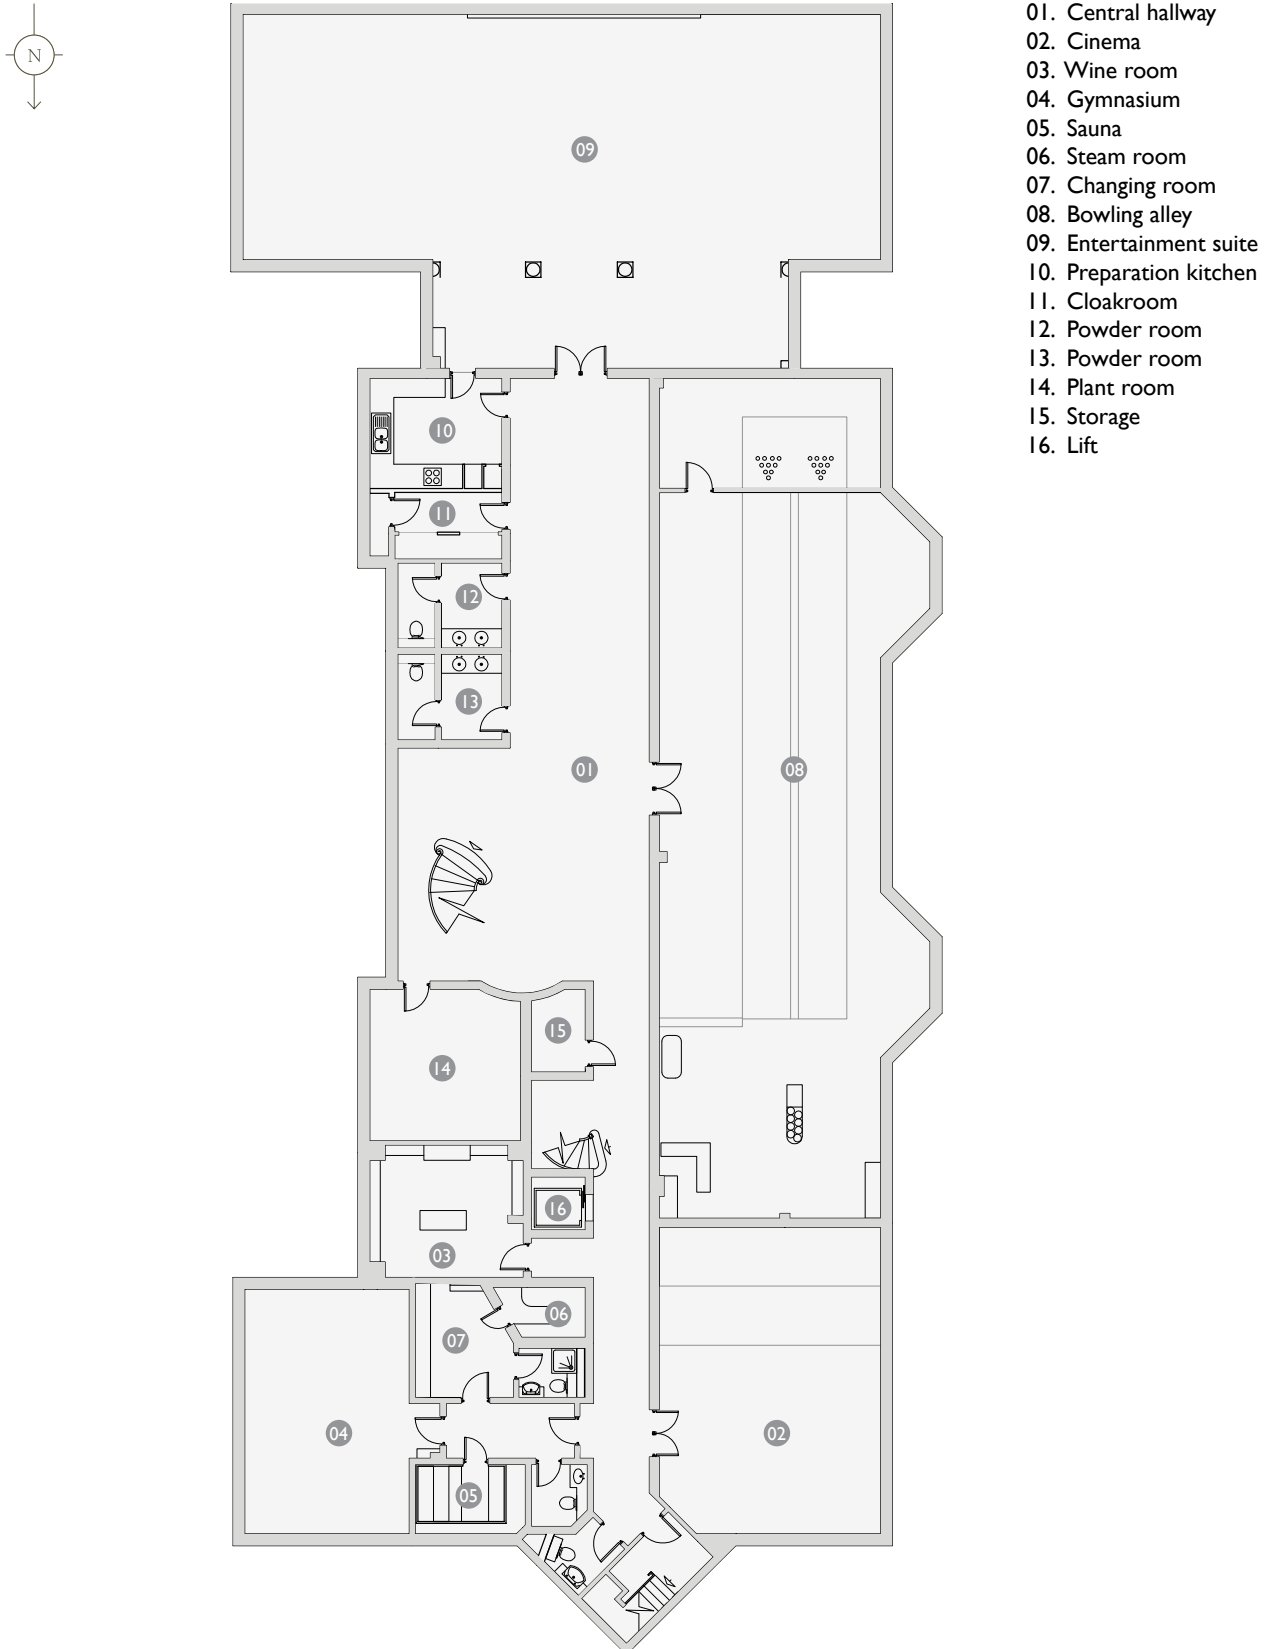

WINDSOR PARK HALL

ENGLEFIELD GREEN, SURREY

LOWER GROUND FLOOR