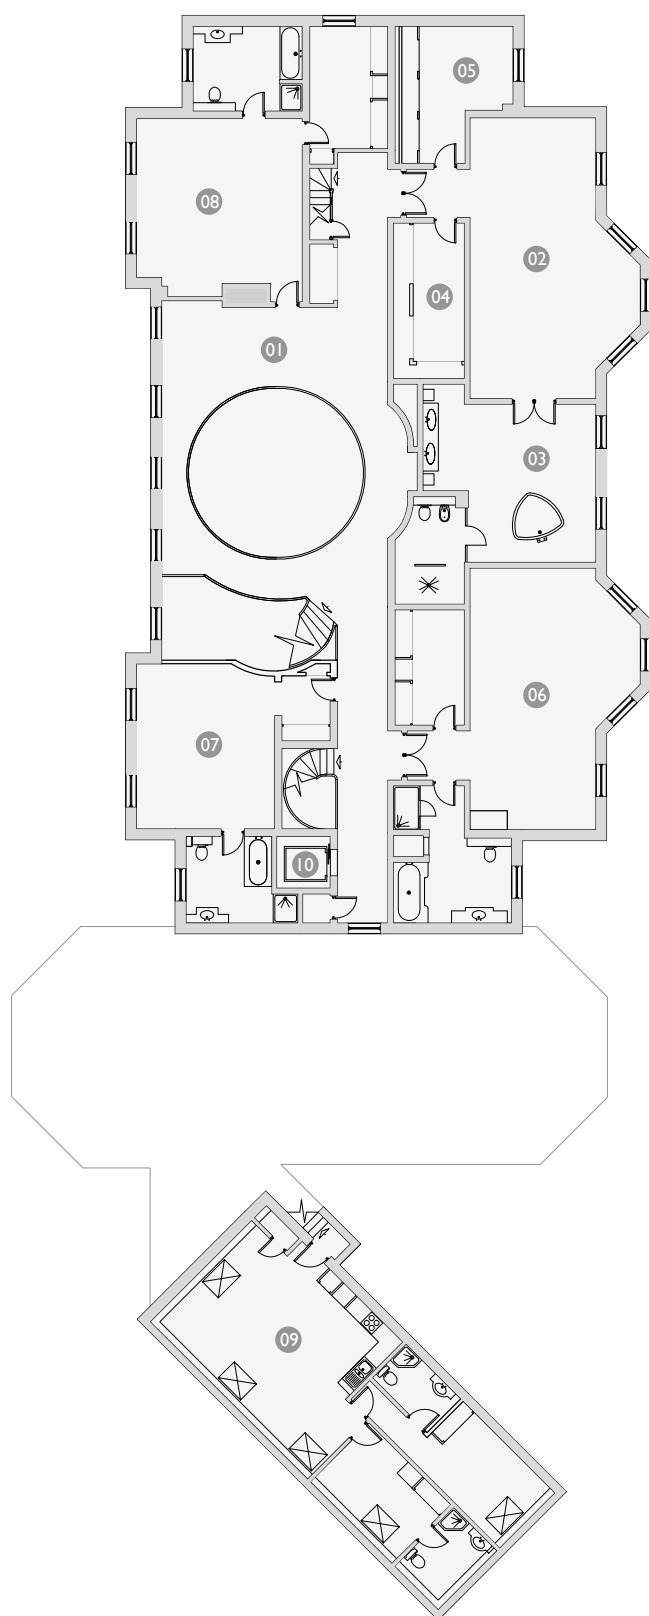

LOWER GROUND FLOOR

Wine room

Fitness suite and spa

WINDSOR PARK HALL ENGLEFIELD GREEN, SURREY

LOWER GROUND FLOOR

Bowling alley

Entertainment suite

WINDSOR PARK HALL

ENGLEFIELD GREEN, SURREY

FIRST FLOOR

- 01. Upper hallway
- 02. Master bedroom
- 03. Master bathroom
- 04. His master dressing room
- 05. Her master dressing room
- 06. Guest bedroom suite two
- 07. Guest bedroom suite three
- 08. Childrens bedroom suite
- 09. Annexe
- 10. Lift