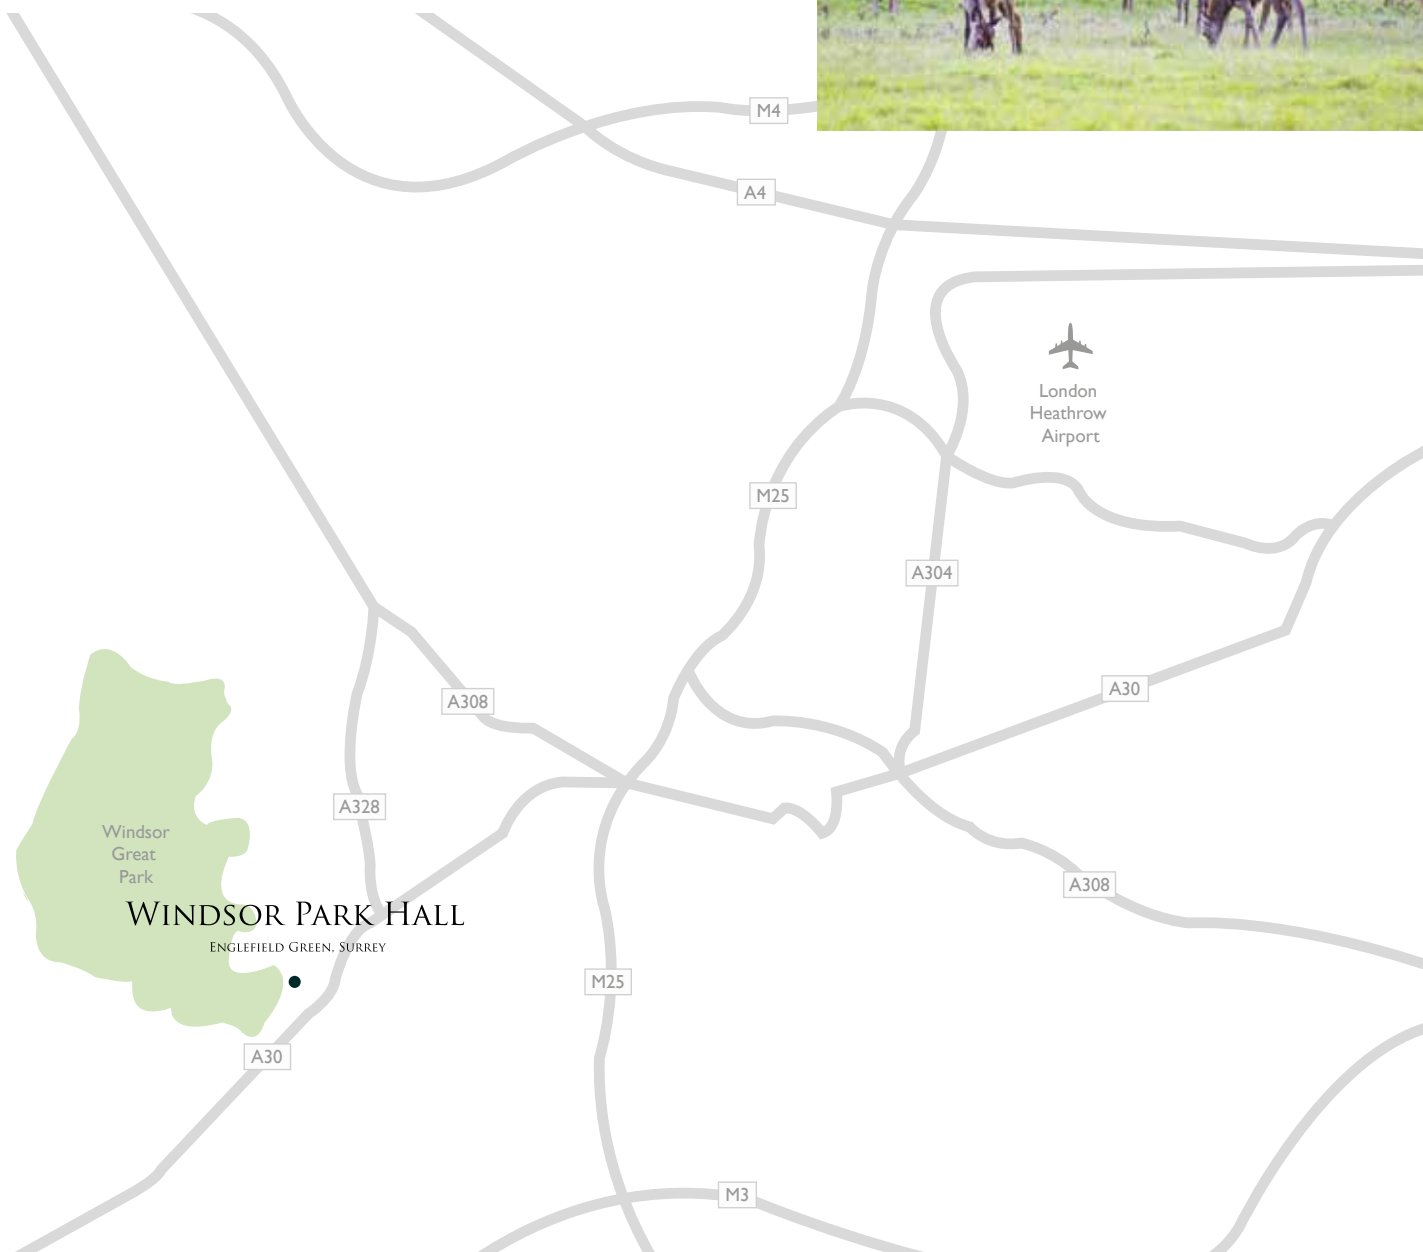

WINDSOR PARK HALL

ENGLEFIELD GREEN, SURREY

LOCATION

Windsor Park Hall is positioned just 23 miles (approximately 45 minutes) from central London and also has excellent communication links to Heathrow (approximately 15 minutes) and Farnborough Private Jet airports (approximately 20 minutes). Located to the east of Englefield Green, Windsor Park Hall enjoys one of the finest locations in England.

Rail connections to London (Waterloo) are available from Egham, Staines, Datchet and Windsor and access to the M25 is available via Junction 13, providing access to the M4, M3 and Heathrow Airport.